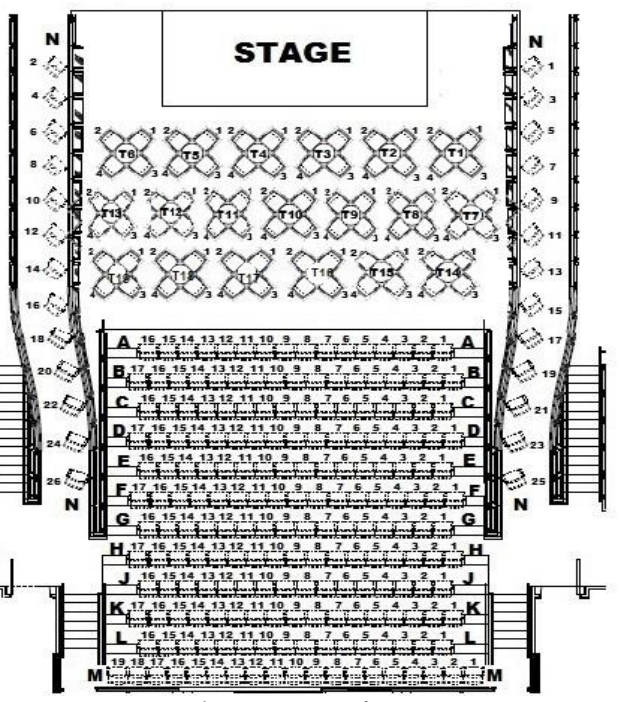

226capacity

278capacity-13cabaret

286capacity-15cabaret

290capacityfashionshow

302capacity-19cabaret

306capacity-5rowswithaisle

312capacity-13cabaret2rows

316capacity-5rows

348capacity-7rows

FolkUndertheClock
330capacity-13cabaret-3rows

RocketRevue
298capacity-12cabaret
Dancefloor/Cruisers

Fashion Show
290capacity-16cabaret