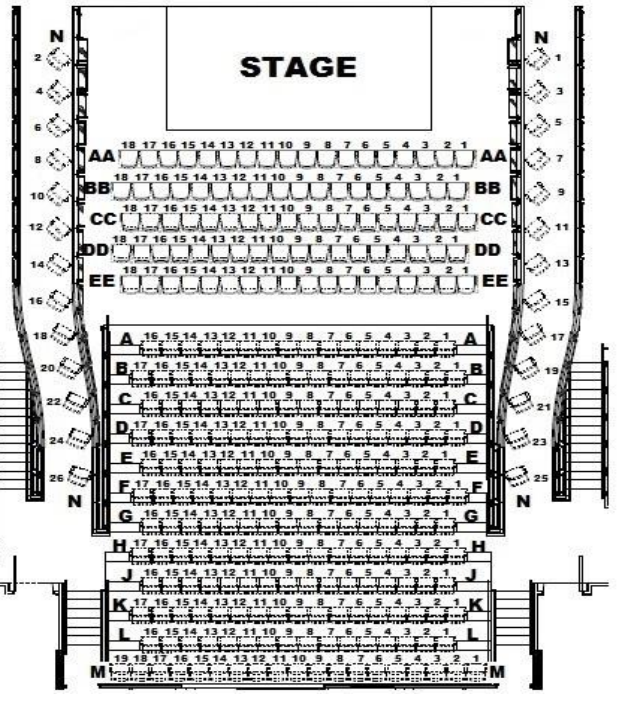

226capacity

278capacity-13cabaret

286capacity-15cabaret

290capacityfashionshow

302capacity-19cabaret

306capacity-5rowswithaisle

312capacity-13cabaret2rows

316capacity-5rows

348capacity-7rows

FolkUndertheClock
330capacity-13cabaret-3rows

RocketRevue
298capacity-12cabaret
Dancefloor/Cruisers

Fashion Show
290capacity-16cabaret